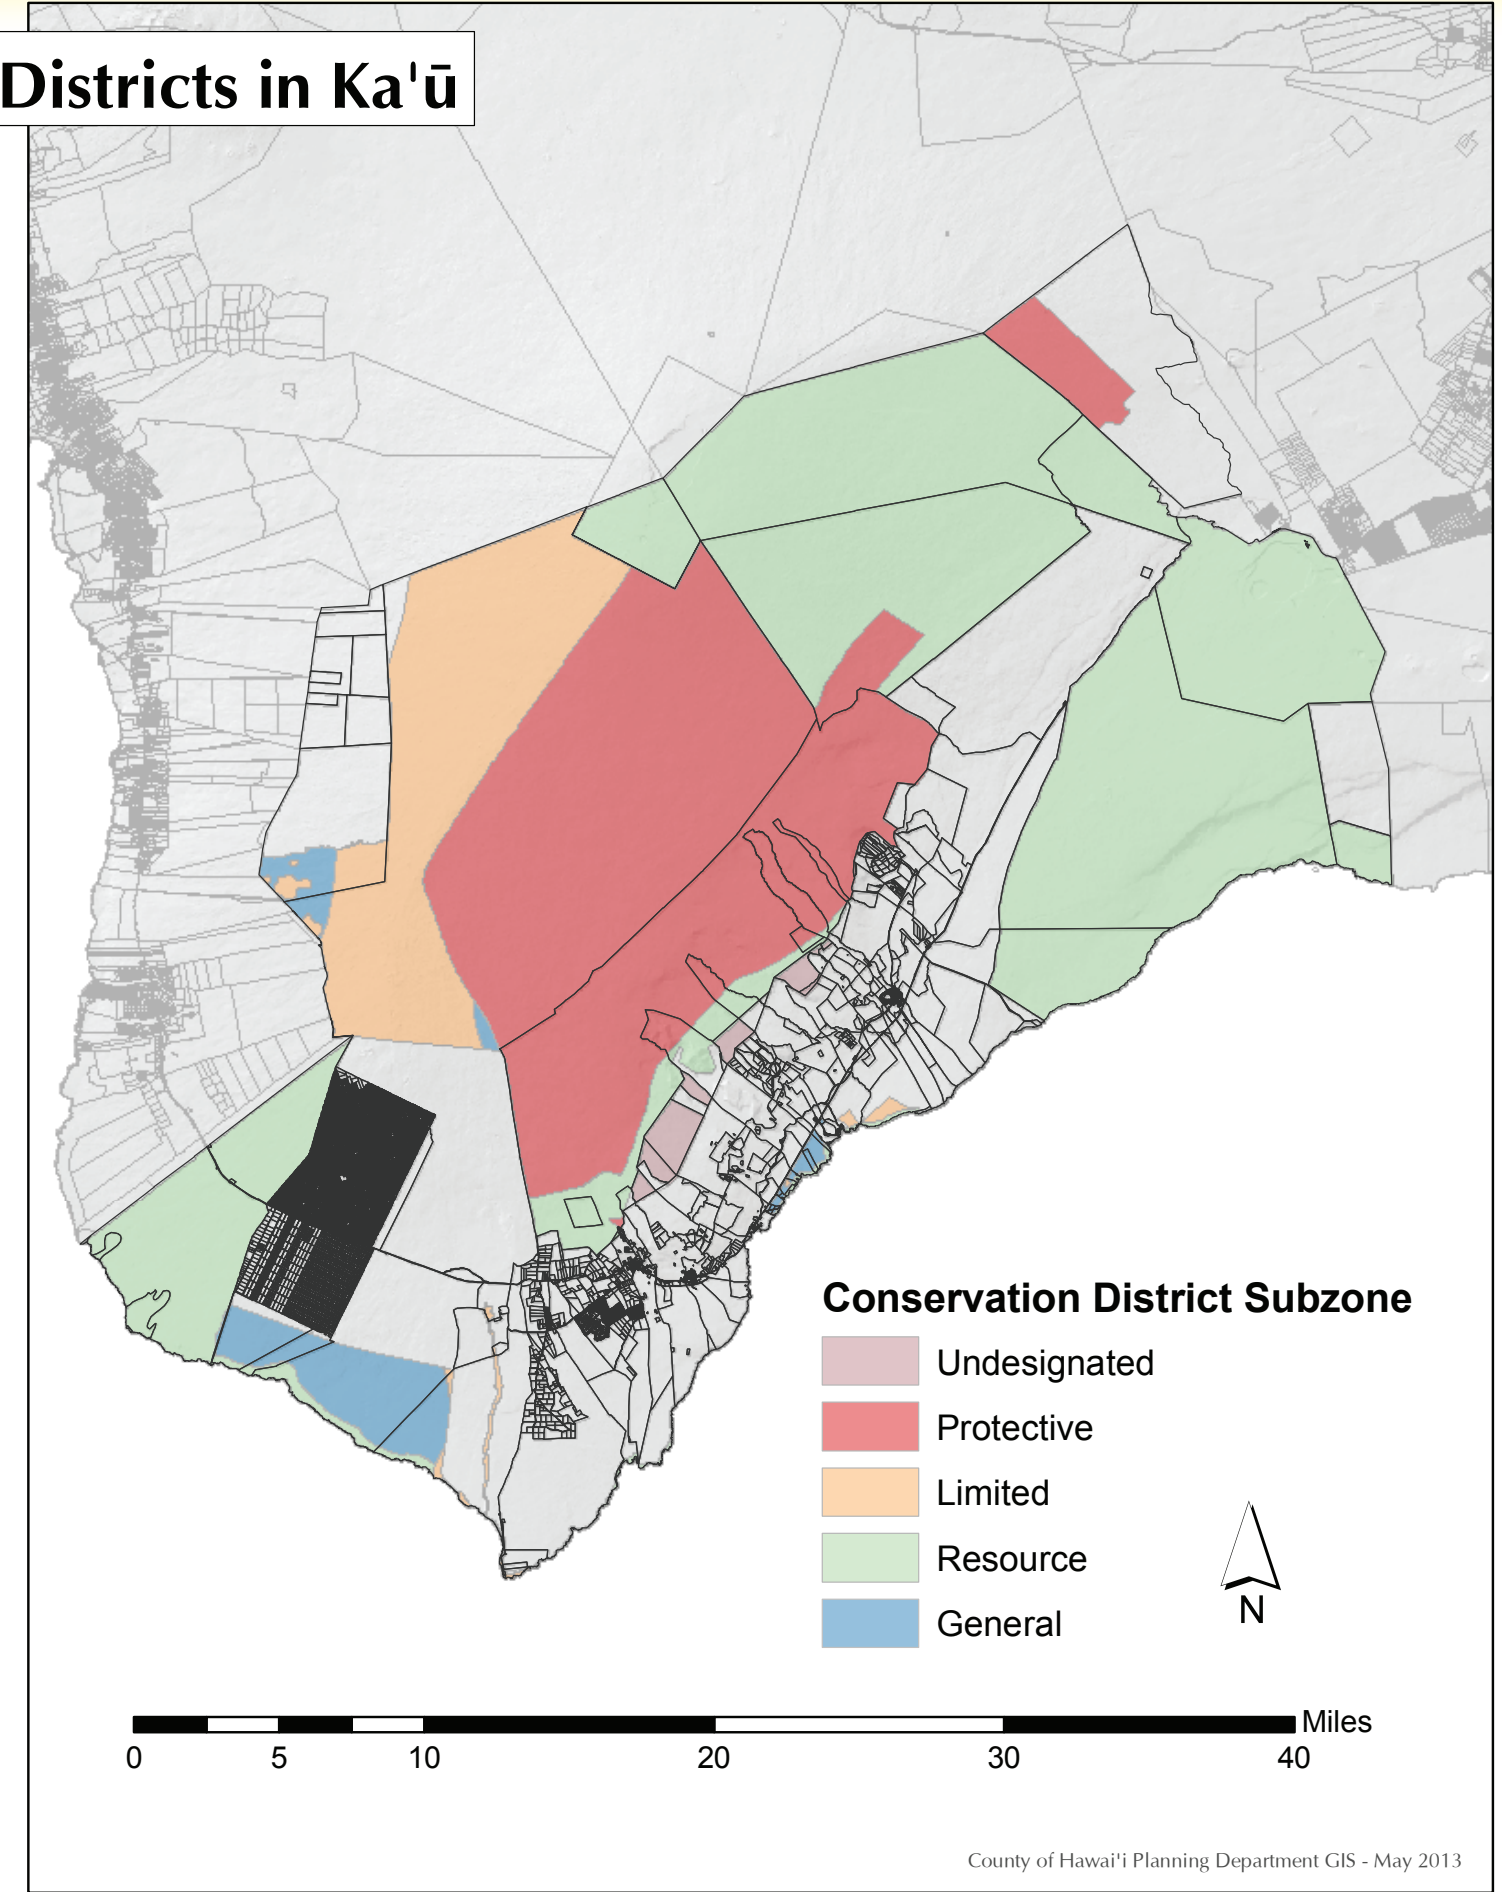

Figure 1: State Land Use Districts Map

State Land Use Districts in Ka'ū

County of Hawai'i Planning Department GIS - May 2013