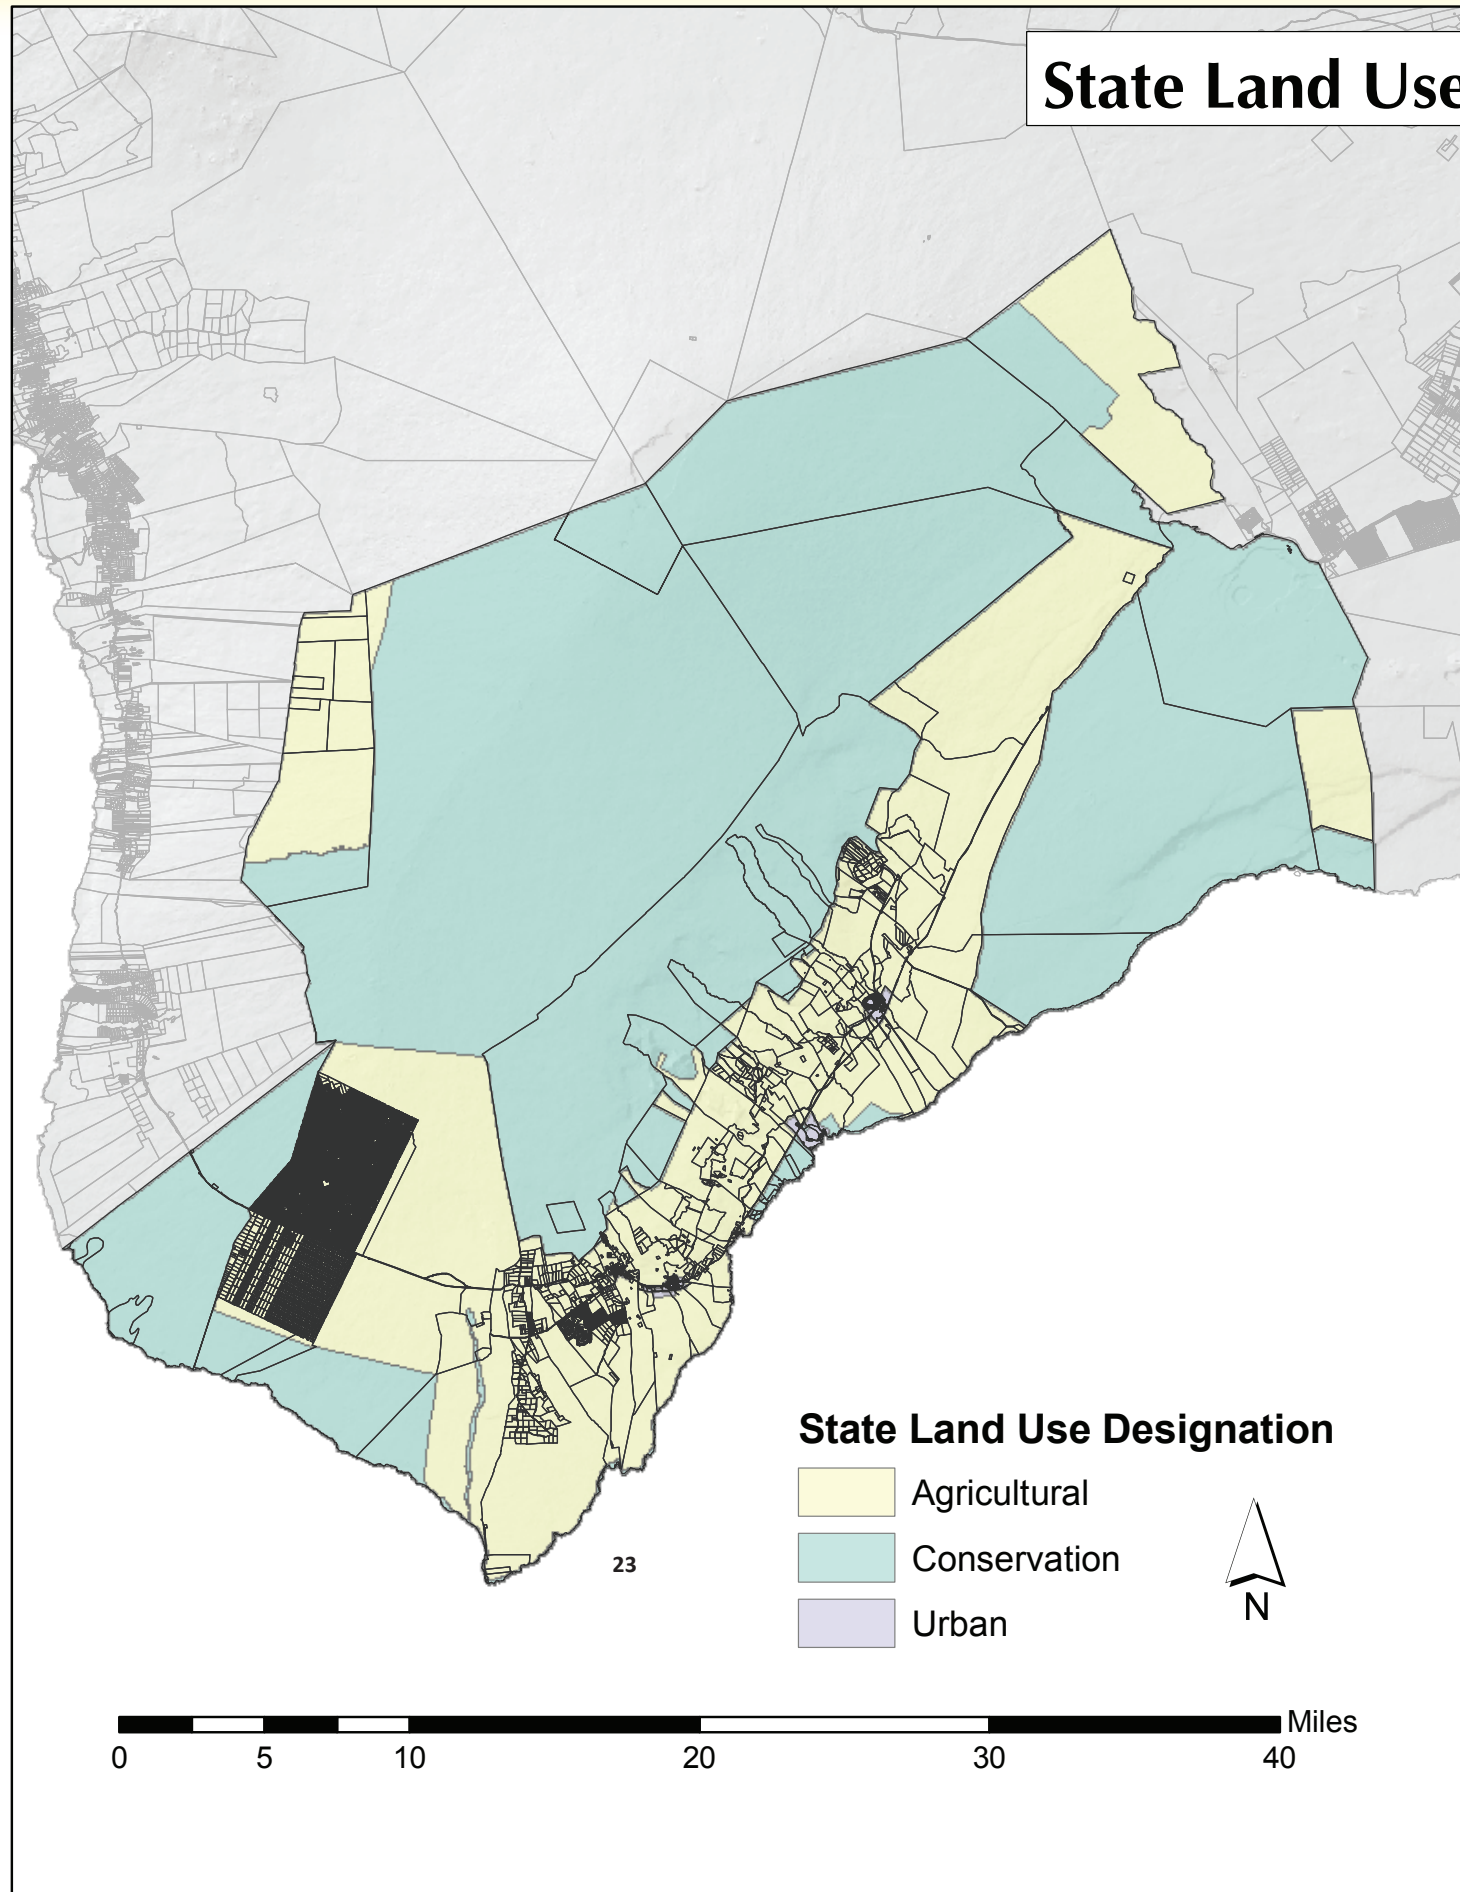

Figure 1: State Land Use Districts Map

State Land Use Districts in Ka'ū

County of Hawai'i Planning Department GIS - May 2013